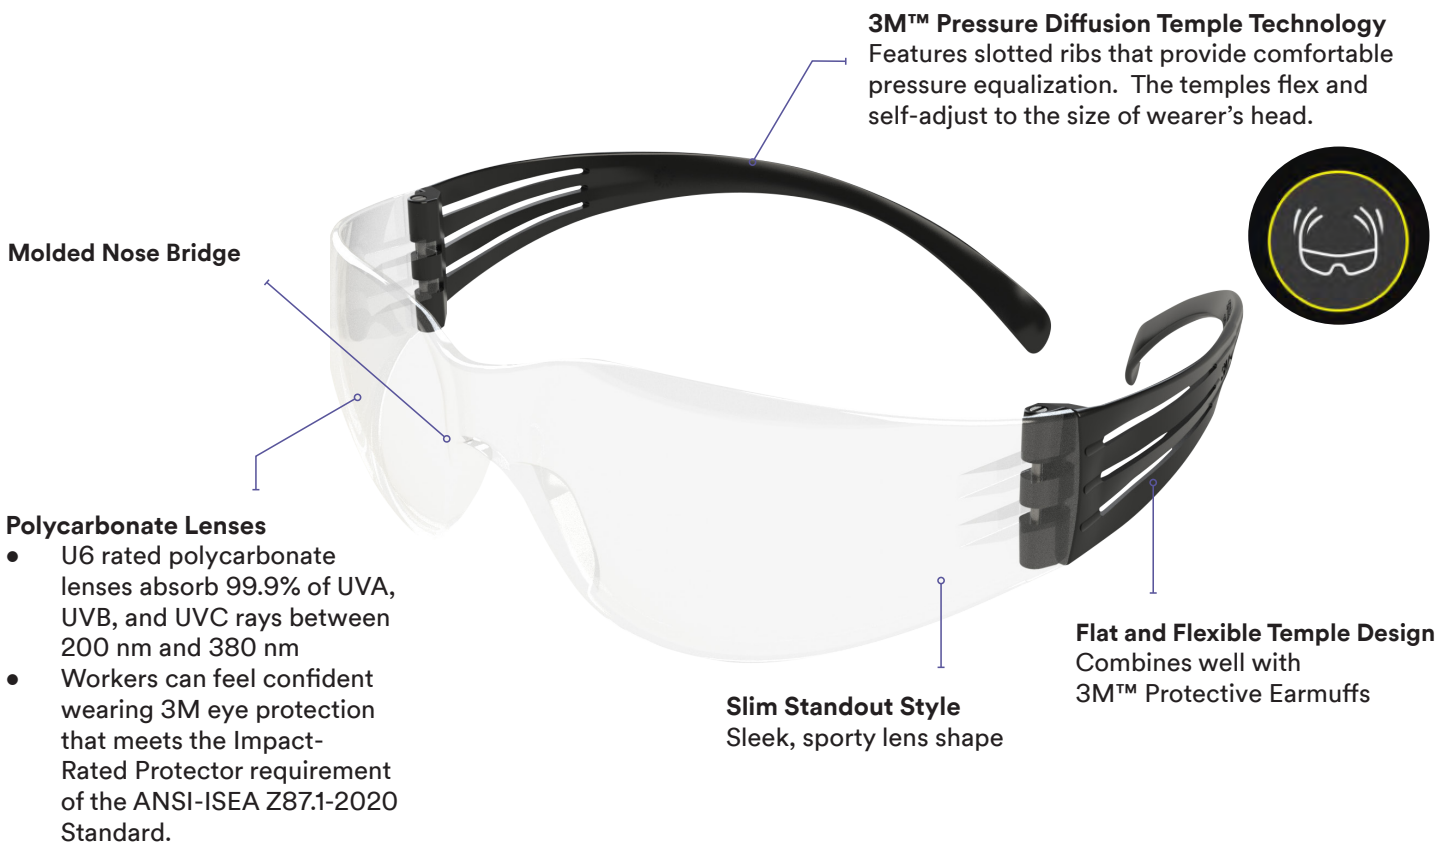

3M™ SecureFit™ 100 Series

Sleek, comfortable eye protection at an economical price.

3M™ SecureFit™ 100 Series features a sleek, sporty lens shape coupled with a patented temple design that self-adjusts to different head sizes to provide a stylish yet comfortable fit for an extended period of time.

Bulk packaging available (100 per case)

Available Models:

SF101AF-BLK
7100238174
 Lens: Clear, AF/AS
 Frame Color: Black

SF101AS-BLK
7100238173
 Lens: Clear, AS
 Frame Color: Black

SF102AF-BLK
7100238172
 Lens: Grey, AF/AS
 Frame Color: Black